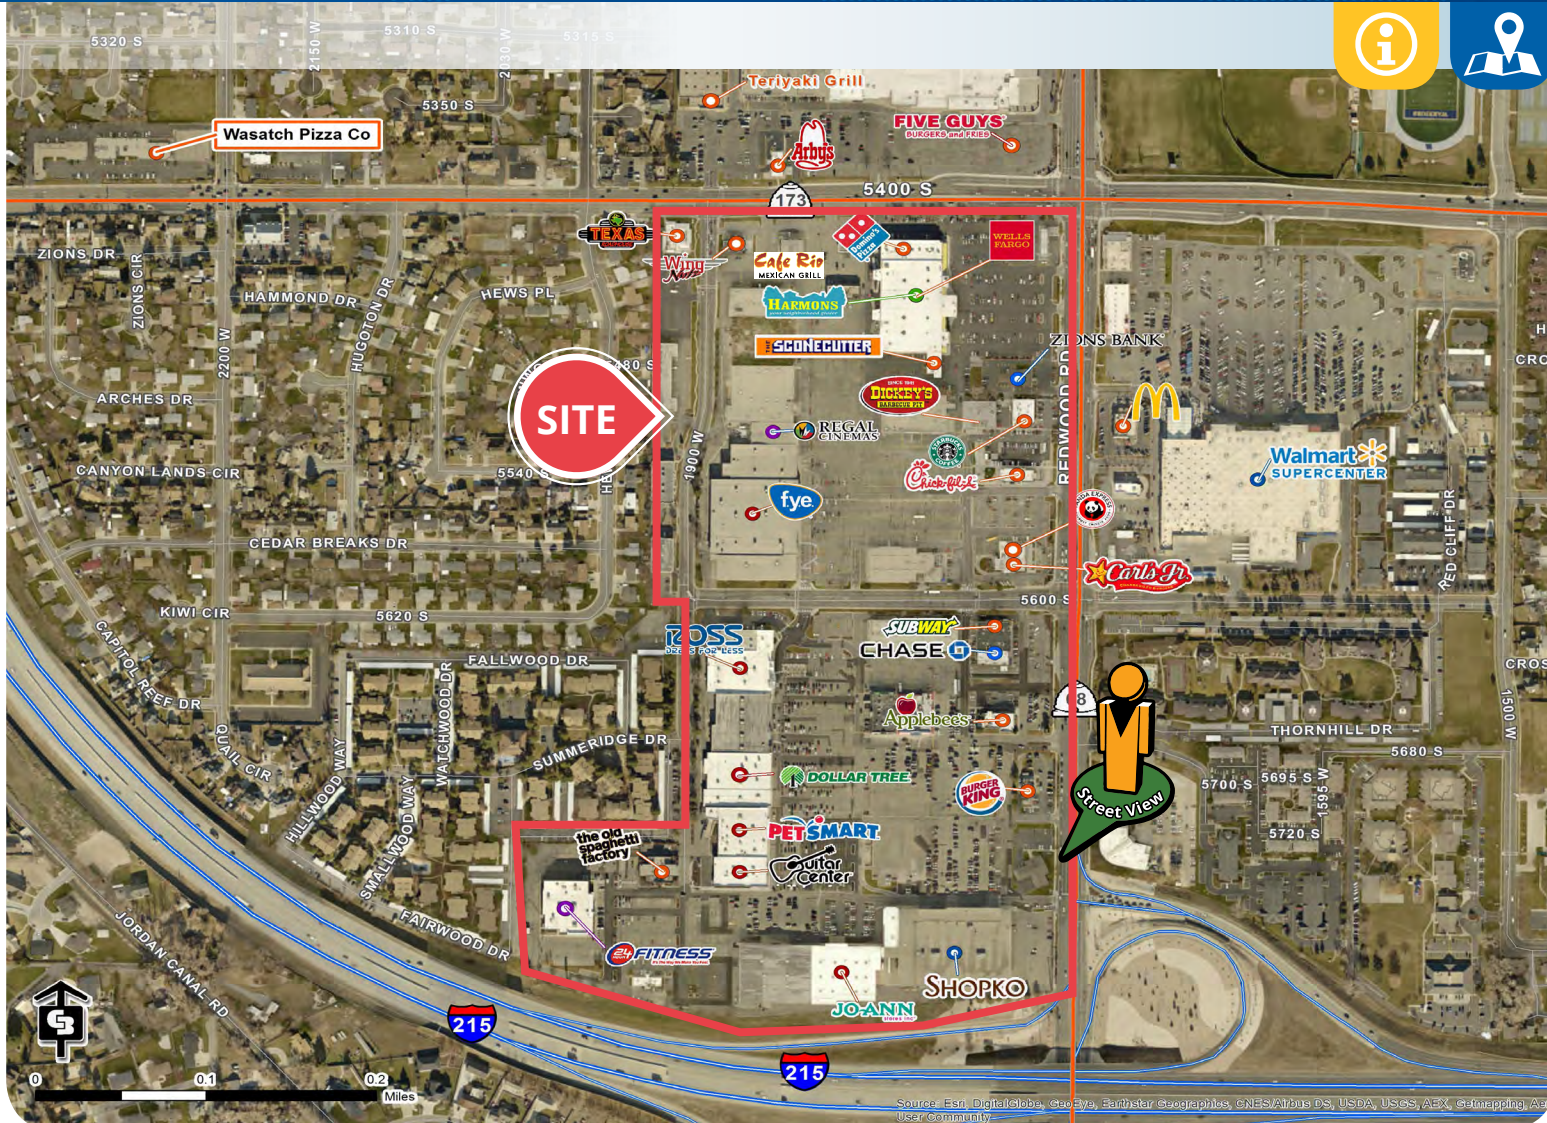

THE CROSSROADS OF TAYLORSVILLE

5600 South Redwood Road Taylorsville, Utah

Retail
FOR
LEASE

www.cb advisors.com

RICH ROBINS, CSM
801.947.8380
richard.robins@cbadvisors.com

TONY COOP
801.947.8381
tony.coop@cbadvisors.com

RICHARD COLES, CRX, CSM
801.947.8351
richard.coles@cbadvisors.com

LORI COBURN
801.947.8352
lori.coburn@cbadvisors.com

CBC ADVISORS
6550 S Millrock Dr, Suite 200 | Salt Lake City, UT
(P) 801.947.8300 | (F) 801.947.8301
Each office independently owned and operated. ©2015